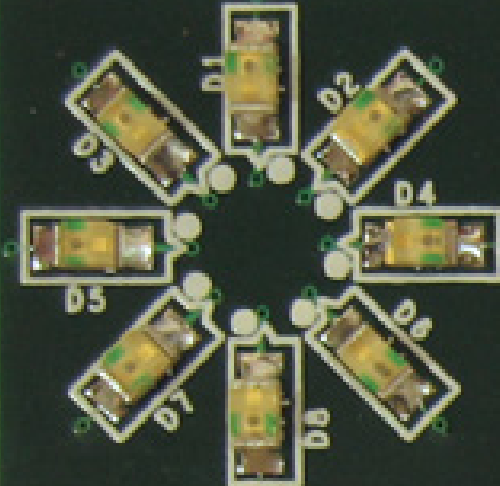

Rice University
WARP IO Board
Ver 1.0
BDS

WARP
WIRELESS OPEN-ACCESS
RESEARCH PLATFORM

SW1

3.3V

SW2

SW3

SW4

SW5

SW6

SW7

GND

SW8

SW9

R1

D9

5V