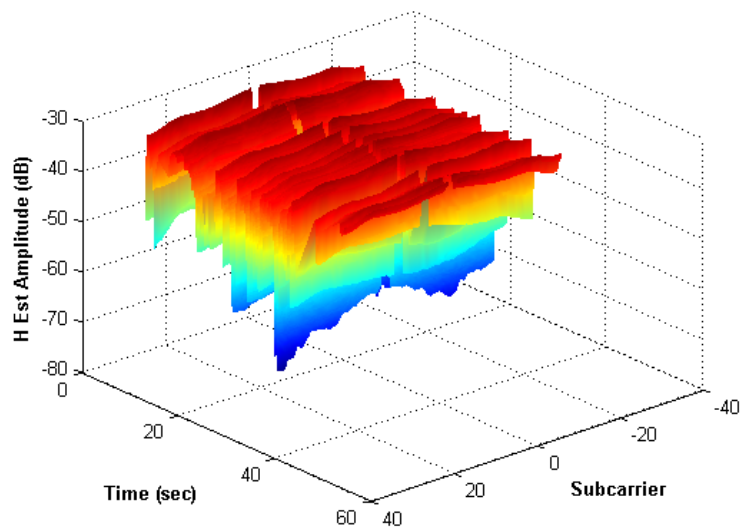

## 802.11 REFERENCE DESIGN

- **Real-time 802.11 MAC and PHY** on Mango WARP v3 hardware
  - PHY implemented in Xilinx System Generator
  - MAC implemented in dual MicroBlaze
- Code & models **open-source** @ <http://mangocomm.com/802.11>

The design interacts with commercial 802.11 devices

Custom experimental framework allows deep visibility into MAC and PHY behaviors at runtime, including per-subcarrier, per-packet channel estimates.

802.11 Reference Design architecture