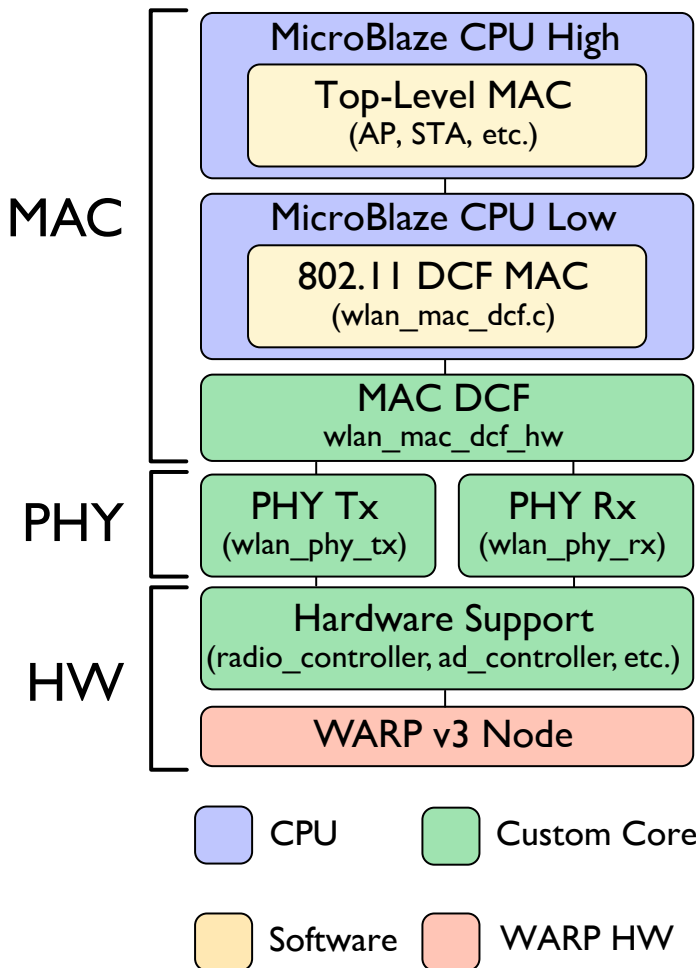

## 802.11 REFERENCE DESIGN

- **Real-time 802.11 MAC and PHY** on Mango WARP v3 hardware
  - PHY implemented in Xilinx System Generator
  - MAC implemented in dual MicroBlaze
- Code & models **open-source** @ <http://mangocomm.com/802.11>

The design interacts with commercial 802.11 devices

Custom experimental framework allows deep visibility into MAC and PHY behaviors at runtime, including per-subcarrier, per-packet channel estimates.

802.11 Reference Design architecture